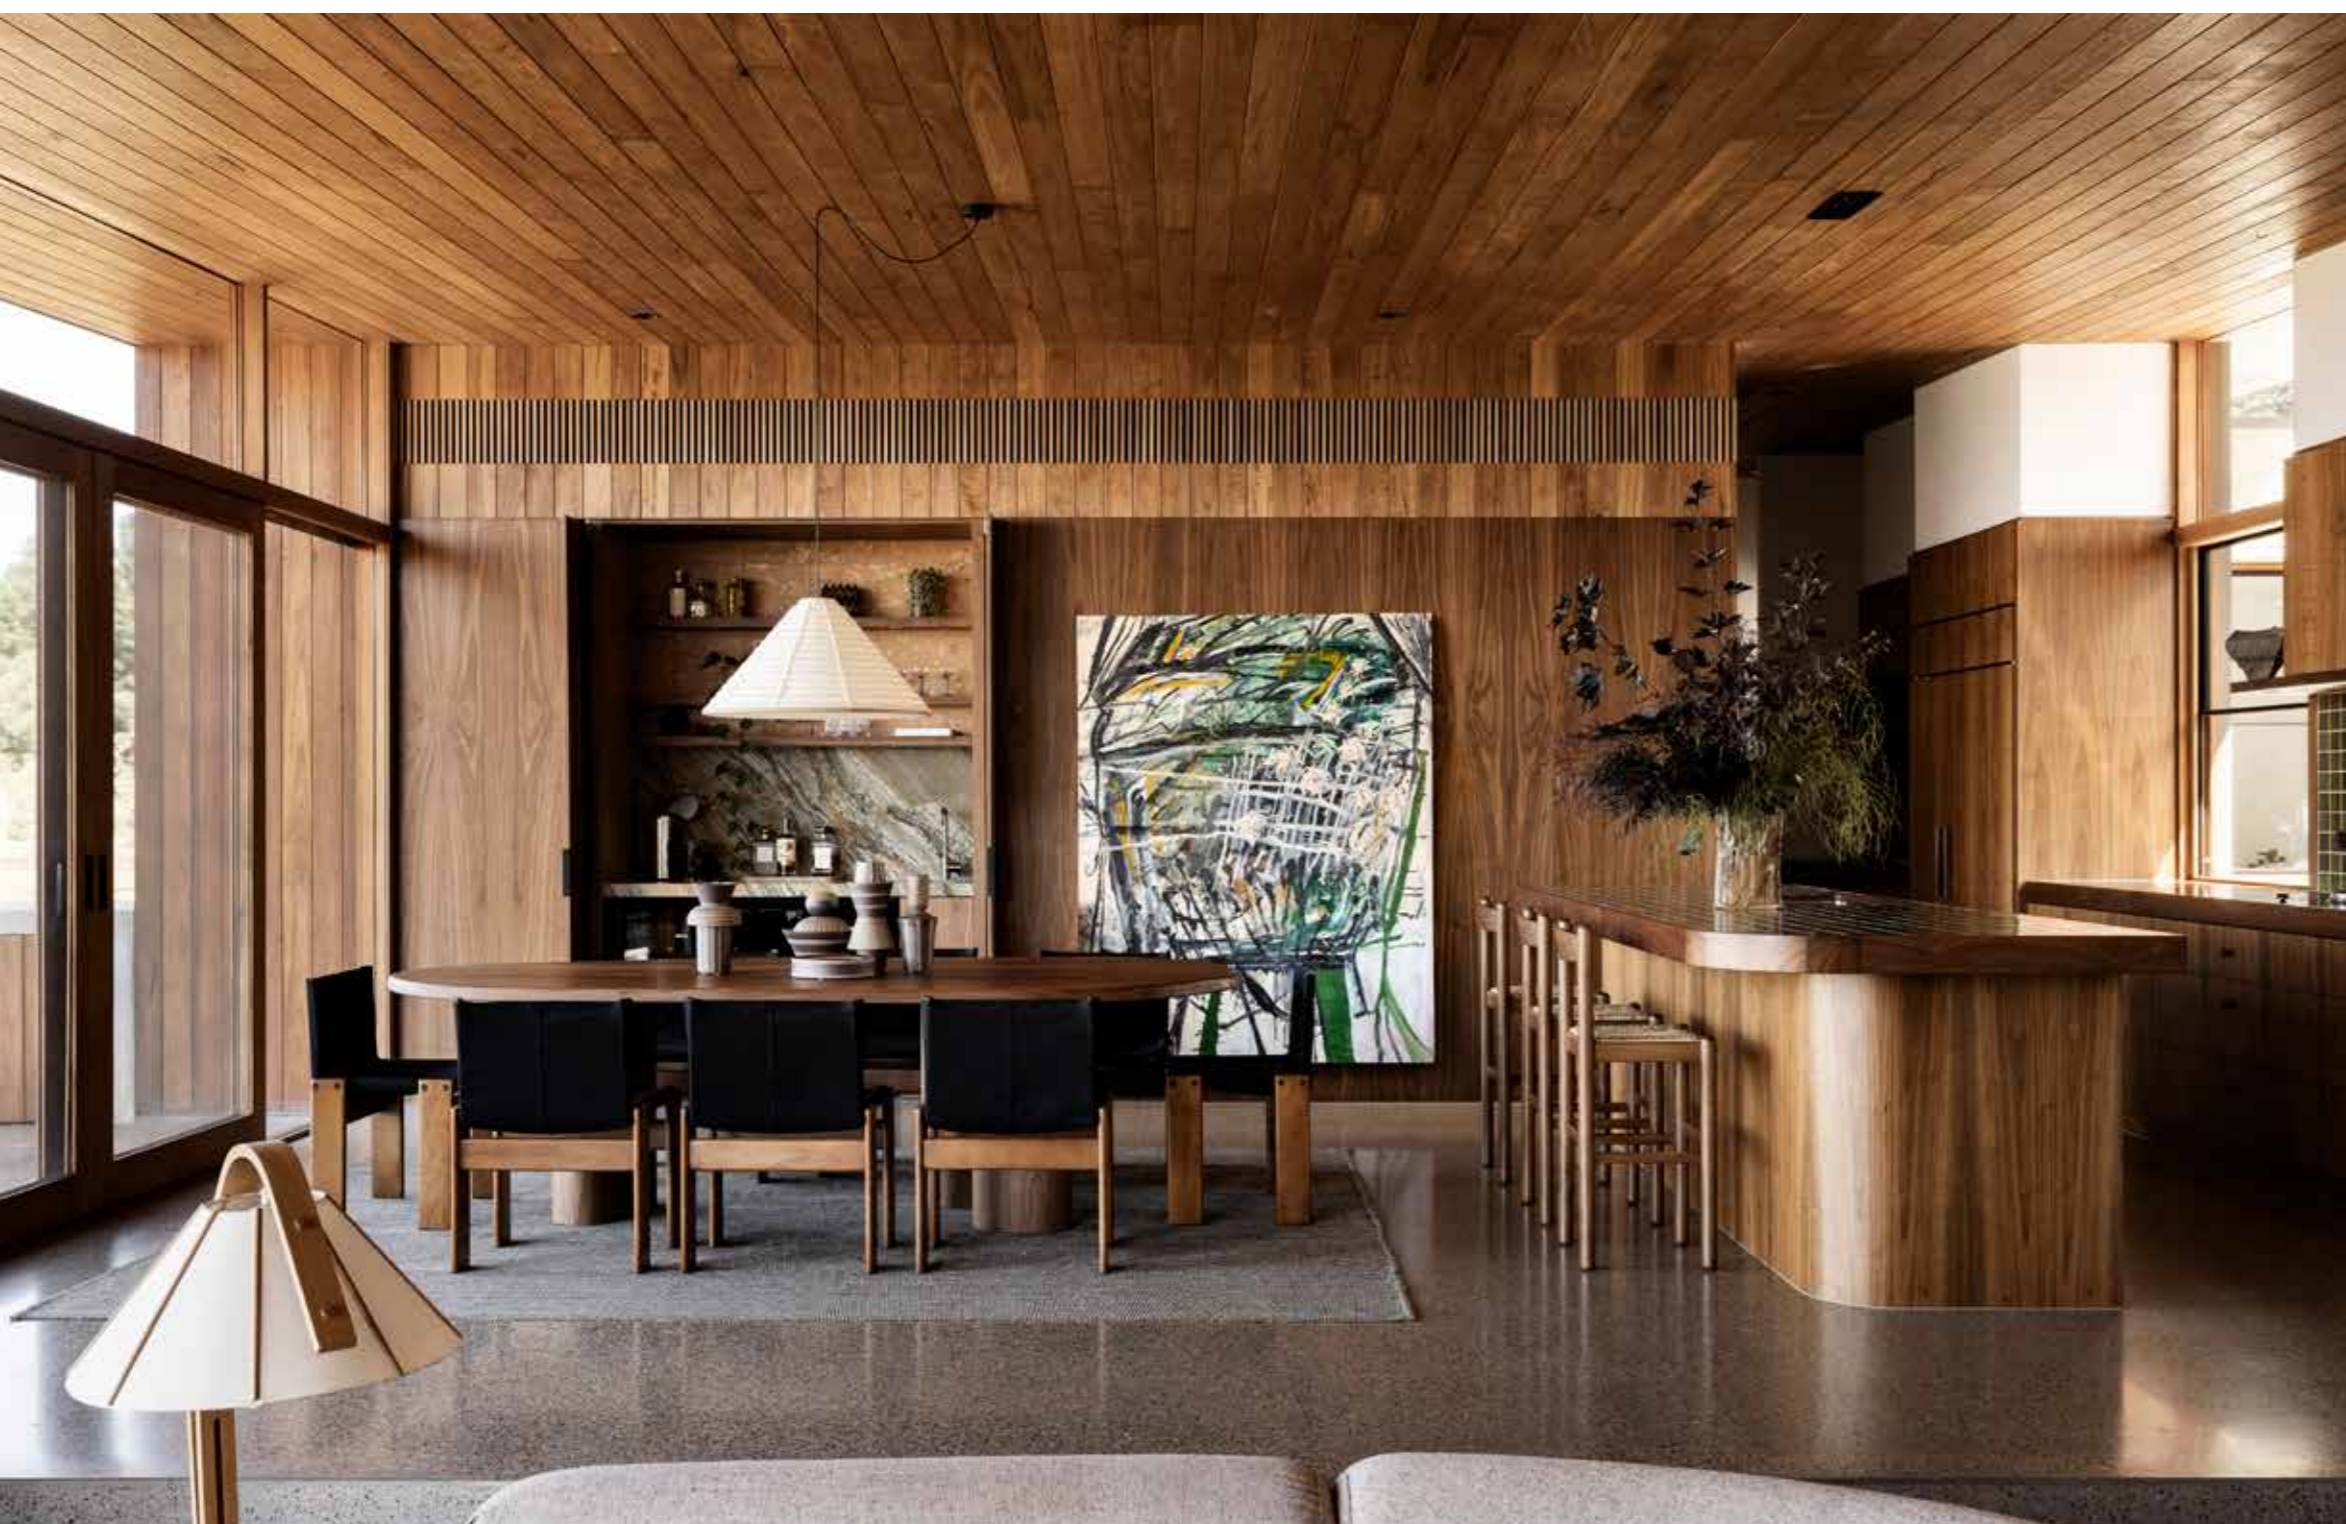

Mid-Century Modern MASTERPIECE

Mid-century modern homes are celebrated for their distinctive aesthetic. With clean lines, a refined material selection and a strong connection to nature, this classic architectural style is inspiring a new wave of constructions across Australia. Situated in the picturesque Dandenong Ranges, just an hour east of Melbourne, this stunning custom home by multi-award winning Hedger Constructions, beautifully embodies the best of mid-century modern design whilst creating a luxurious rural sanctuary for family gatherings.

The owners wanted the design to reflect their deep connection to the land, integrating beautifully with the natural surroundings as though the structure had grown from the land in which it stands. To achieve this, a rich palette of natural materials including native Australian timber, stone, copper, and polished concrete were utilised, creating a warm and earthy aesthetic whilst also grounding the home in the surrounding red earth. At the centre of the open plan living space, a sunken lounge and stunning feature wall of hand laid stone, provides the perfect space for the family to sit around the fire and connect with the outside landscape.

Perched atop a hill, the home boasts a unique layout with two distinct wings with skillion roofs positioned around a central courtyard, creating a striking and dramatic profile.

Bespoke in every aspect and highly specified, this home required a collaborative approach, for which Hedger Constructions is renowned. Working hand-in-hand with Dion Keech Architects and Interior Designer, Simone Haag, all parties contributed their unique expertise to deliver what is truly a spectacular, showpiece home.